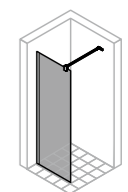

Even with irregularities in the walls or slanted ceilings, **SolvaPro** meets any bathroom requirement. The beautifully shaped wall profile of the partially framed version elegantly obscures irregularities in the walls. And, thanks to the ceiling support, SolvaPro can also be mounted under slanting ceilings. Incidentally: For greater stability and for your safety, **SolvaPro** only uses segments with 8 mm single-pane toughened safety glass (ESG).

**BLACK  
EDITION**

**Schwingtür für Nische und Seitenwand**  
Swing door for recess and side panel

**Schwingtür mit festem Segment für Seitenwand und Nische**  
Swing door with fixed segment for side panel and recess

**Pendeltür für Seitenwand**  
Two-way door for side panel

**Seitenwand**  
Side panel

**Pendeltür in Nische**  
Two-way door in recess

**Schwingtür mit Nebenteil in Nische**  
Swing door with additional section in recess