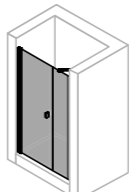

Even with irregularities in the walls or slanted ceilings, **SolvaPro** meets any bathroom requirement. The beautifully shaped wall profile of the partially framed version elegantly obscures irregularities in the walls. And, thanks to the ceiling support, SolvaPro can also be mounted under slanting ceilings. Incidentally: For greater stability and for your safety, **SolvaPro** only uses segments with 8 mm single-pane toughened safety glass (ESG).

**BLACK  
EDITION**

**Schwingtür für Nische und Seitenwand**  
Swing door for recess and side panel

**Schwingtür mit festem Segment für Seitenwand und Nische**  
Swing door with fixed segment for side panel and recess

**Pendeltür für Seitenwand**  
Two-way door for side panel

**Seitenwand**  
Side panel

**Pendeltür in Nische**  
Two-way door in recess

**Schwingtür mit Nebenteil in Nische**  
Swing door with additional section in recess