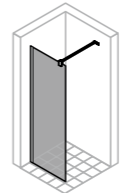

Even with irregularities in the walls or slanted ceilings, **SolvaPro** meets any bathroom requirement. The beautifully shaped wall profile of the partially framed version elegantly obscures irregularities in the walls. And, thanks to the ceiling support, SolvaPro can also be mounted under slanting ceilings. Incidentally: For greater stability and for your safety, **SolvaPro** only uses segments with 8 mm single-pane toughened safety glass (ESG).

**Pendeltür für Seitenwand**  
Two-way door for side panel

**Seitenwand**  
Side panel

**Pendeltür in Nische**  
Two-way door in recess

**Schwingtür mit Nebenteil in Nische**  
Swing door with additional section in recess

**Schwingtür für ECKEINSTIEG (1/2)**  
Swing door for corner entry

**Schwingtür mit festem Segment für ECKEINSTIEG (1/2)**  
Swing door with fixed segment for corner entry

**Seitenwand alleinstehend**  
Free standing side panel