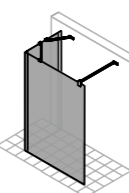

Even with irregularities in the walls or slanted ceilings, **SolvaPro** meets any bathroom requirement. The beautifully shaped wall profile of the partially framed version elegantly obscures irregularities in the walls. And, thanks to the ceiling support, SolvaPro can also be mounted under slanting ceilings. Incidentally: For greater stability and for your safety, **SolvaPro** only uses segments with 8 mm single-pane toughened safety glass (ESG).

**BLACK  
EDITION**

**Schwingtür für Nische und Seitenwand**  
Swing door for recess and side panel

**Schwingtür mit festem Segment für Seitenwand und Nische**  
Swing door with fixed segment for side panel and recess

**Pendeltür für Seitenwand**  
Two-way door for side panel

**Seitenwand**  
Side panel

**Pendeltür in Nische**  
Two-way door in recess

**Schwingtür mit Nebenteil in Nische**  
Swing door with additional section in recess

**Schwingtür für ECKEINSTIEG (1/2)**  
Swing door for corner entry

**Schwingtür mit festem Segment für ECKEINSTIEG (1/2)**  
Swing door with fixed segment for corner entry

**Seitenwand alleinstehend**  
Free standing side panel