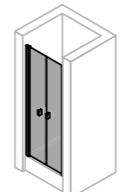

Even with irregularities in the walls or slanted ceilings, **SolvaPro** meets any bathroom requirement. The beautifully shaped wall profile of the partially framed version elegantly obscures irregularities in the walls. And, thanks to the ceiling support, SolvaPro can also be mounted under slanting ceilings. Incidentally: For greater stability and for your safety, **SolvaPro** only uses segments with 8 mm single-pane toughened safety glass (ESG).

**BLACK  
EDITION**

**Schwingtür für Nische und Seitenwand**  
Swing door for recess and side panel

**Schwingtür mit festem Segment für Seitenwand und Nische**  
Swing door with fixed segment for side panel and recess

**Pendeltür für Seitenwand**  
Two-way door for side panel

**Seitenwand**  
Side panel

**Pendeltür in Nische**  
Two-way door in recess

**Schwingtür mit Nebenteil in Nische**  
Swing door with additional section in recess